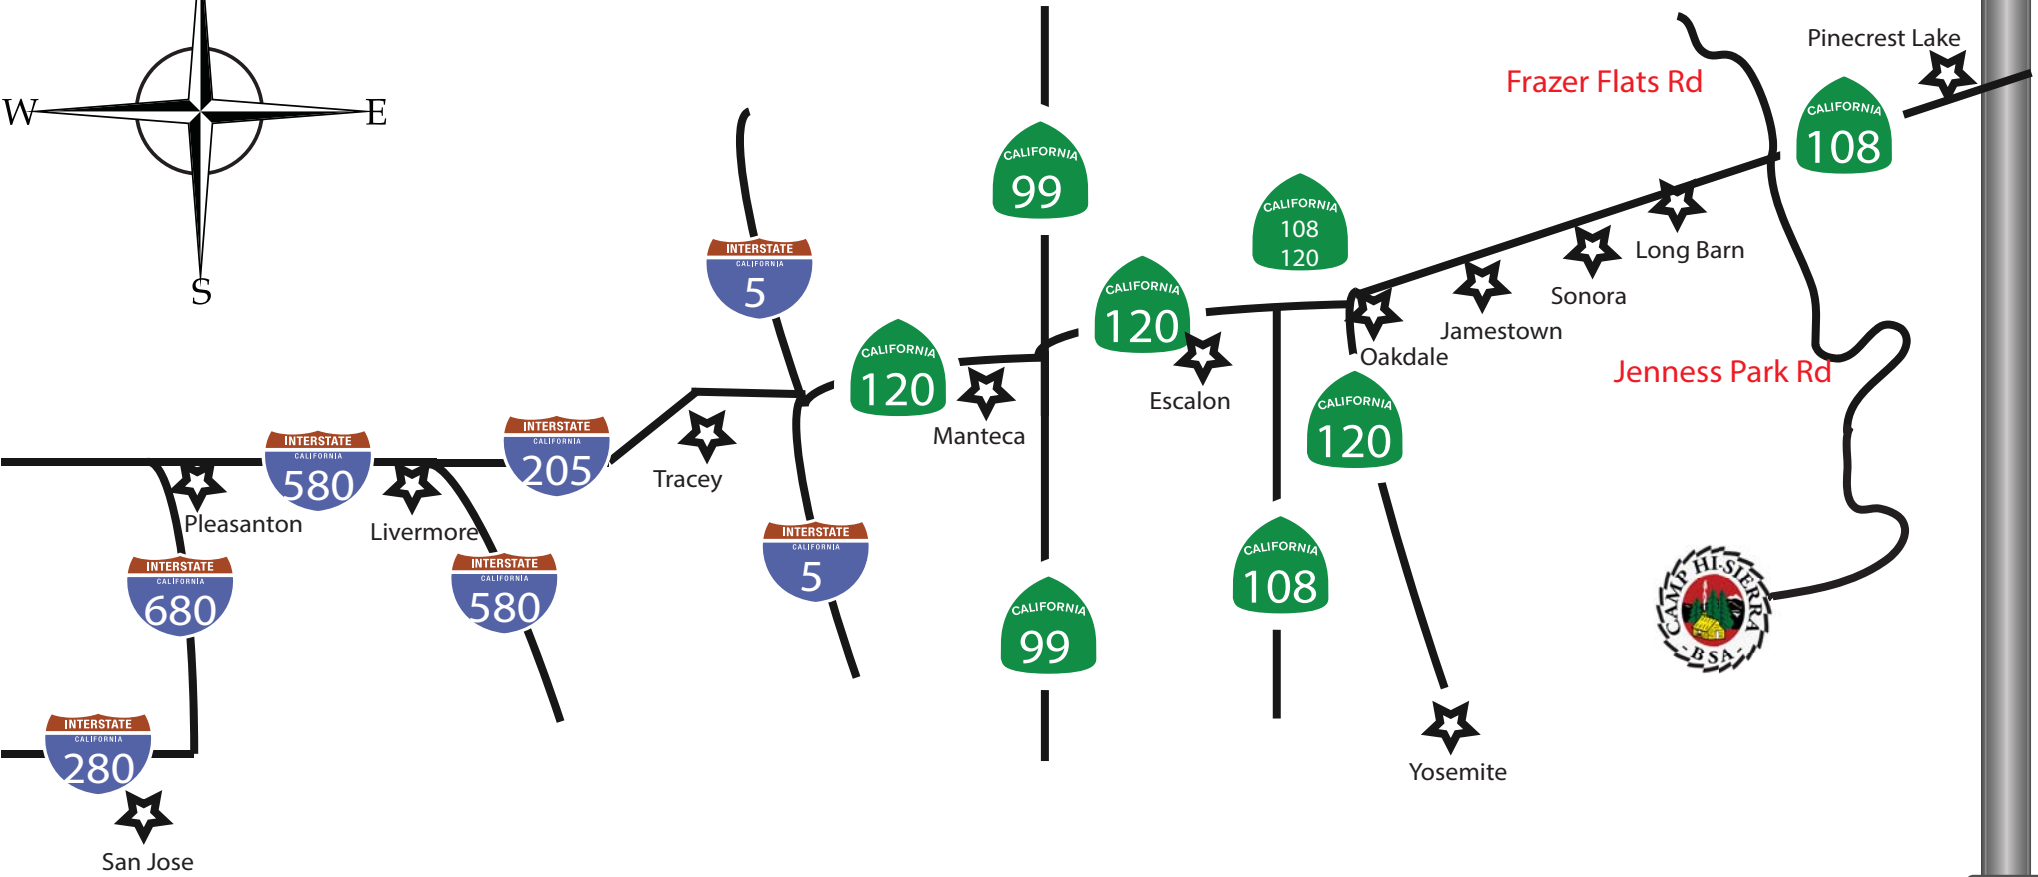

**Driving Map**  
**From San Jose to Camp Hi-Sierra**  
**Approx. Drive Time 3.5 hours**  
**Physical Address**  
**29211 Hwy 108**  
**Long Barn, CA 95355**

MAP NOT TO SCALE