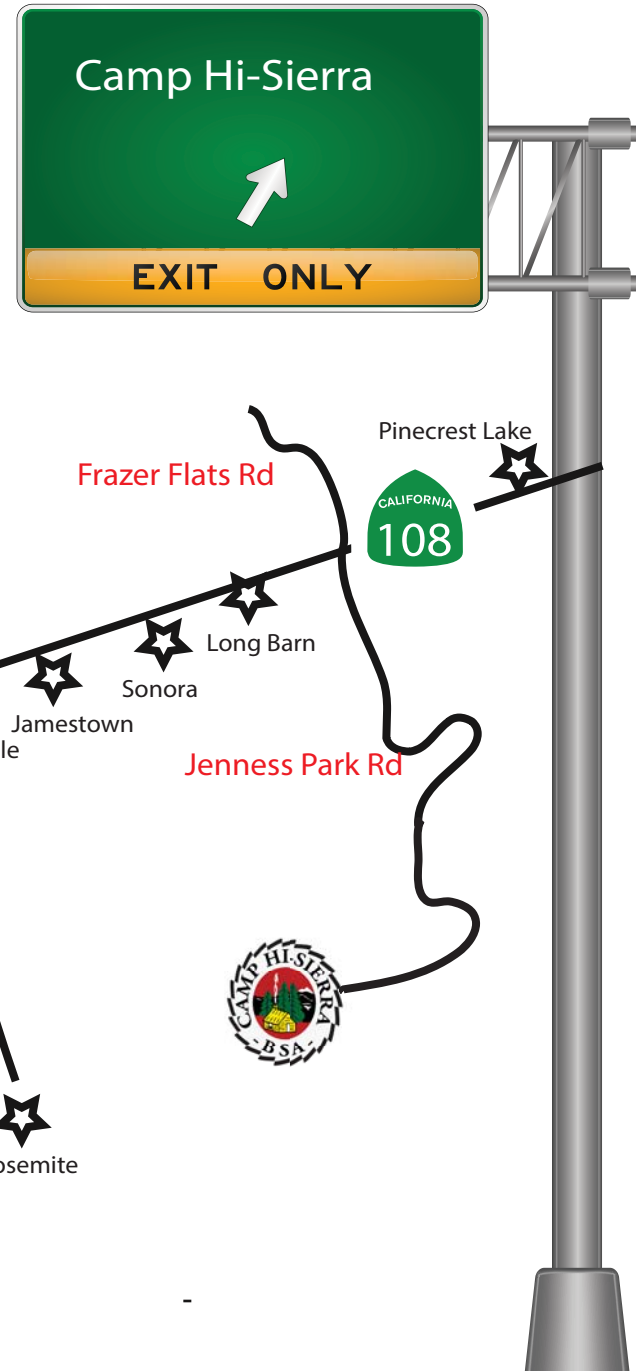

**Driving Map**  
**From San Jose to Camp Hi-Sierra**  
**Approx. Drive Time 3.5 hours**  
**Physical Address**  
**29211 Hwy 108**  
**Long Barn, CA 95355**

MAP NOT TO SCALE